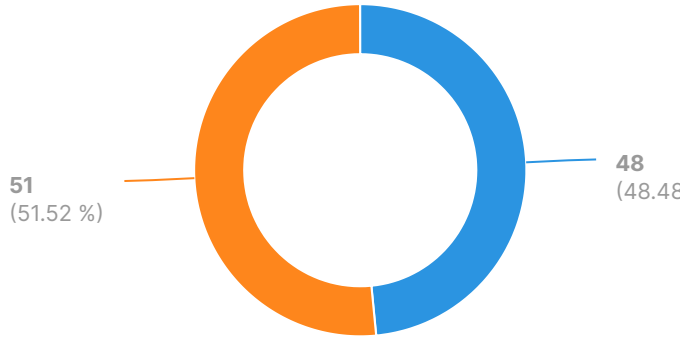

Backlinks: Follow vs Nofollow

compassionatect.com

48 Follow links 51 Nofollow links