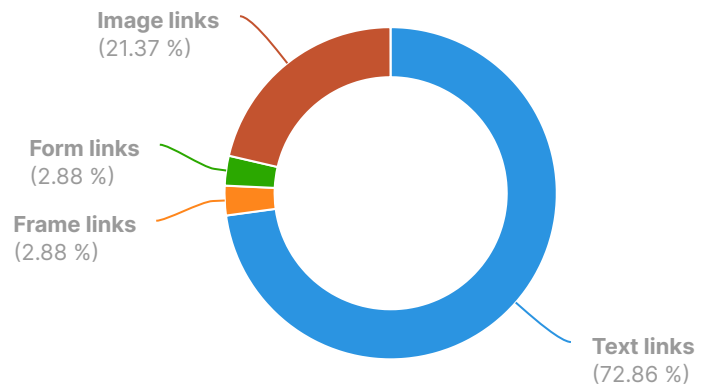

Backlinks Types

compassionatect.com

75 Text links 0 Frame links 0 Form links 22 Image links