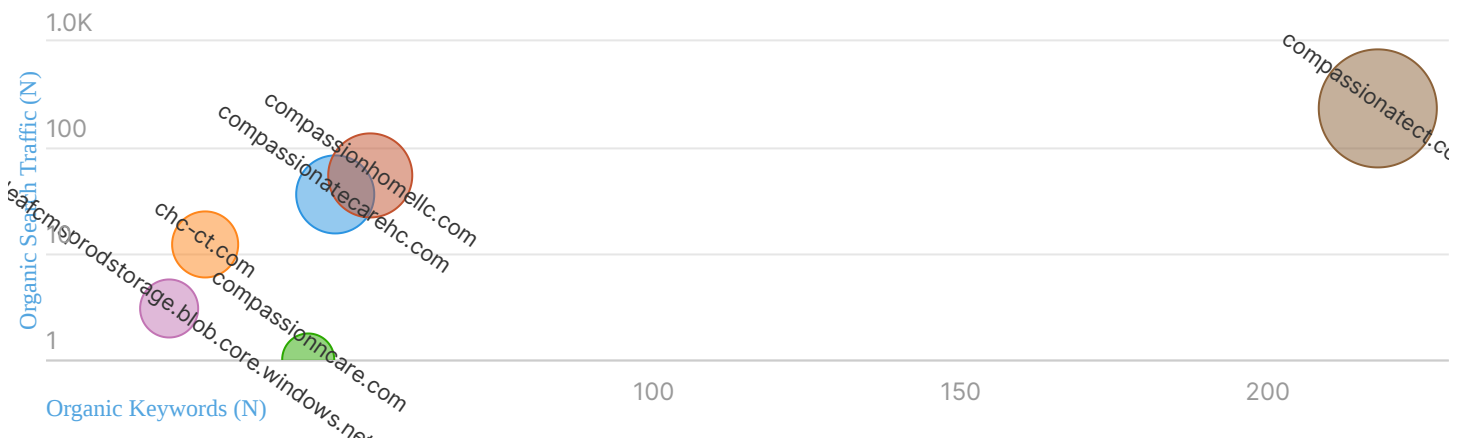

Organic Search: Top Competitors (223)

US | Domain | compassionatect.com

Competitor	Com. Keywords	SE Keywords	Com. Level
compassionatecarehc.com	8	48	65%
chc-ct.com	6	27	59%
compassionncare.com	6	44	53%
compassionhomellc.com	5	54	50%
curaleafcmsprodstorage.blob.core.windows.net	4	21	39%

Organic Search: Competitive Position Map

US | Domain | compassionatect.com

Organic Branded Search

US | Domain | compassionatect.com

118 0% TRAFFIC

Keywords 10

Branded vs Non-Branded

US | Domain | compassionatect.com

50.00% **50.00%**
Branded Traffic Non-Branded Traffic