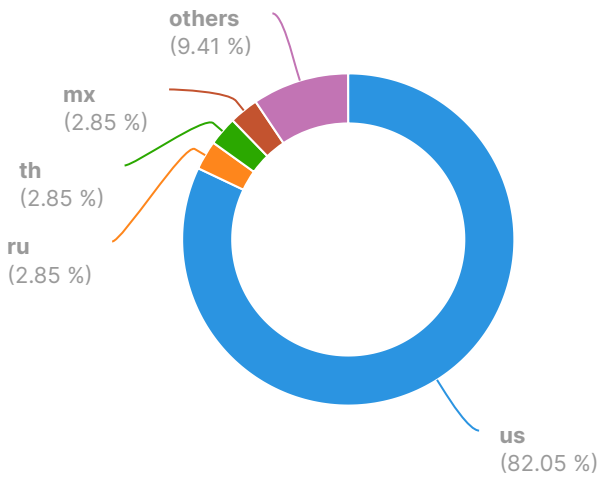

Organic Search: Summary

US | Domain | compassionatect.com

236 4% TRAFFIC

Semrush Rank	2.6m	
Keywords	218	-5%
Traffic Cost	$356	2%

Paid Search: Summary

US | Domain | compassionatect.com

0 0% TRAFFIC

Keywords	0	0%
Traffic Cost	$0	0%

Backlinks: Summary

Root Domain: compassionatect.com

97 TOTAL BACKLINKS

Referring Domains	47
Referring IPs	51

Organic Search: Keywords By Country

US | Domain | compassionatect.com